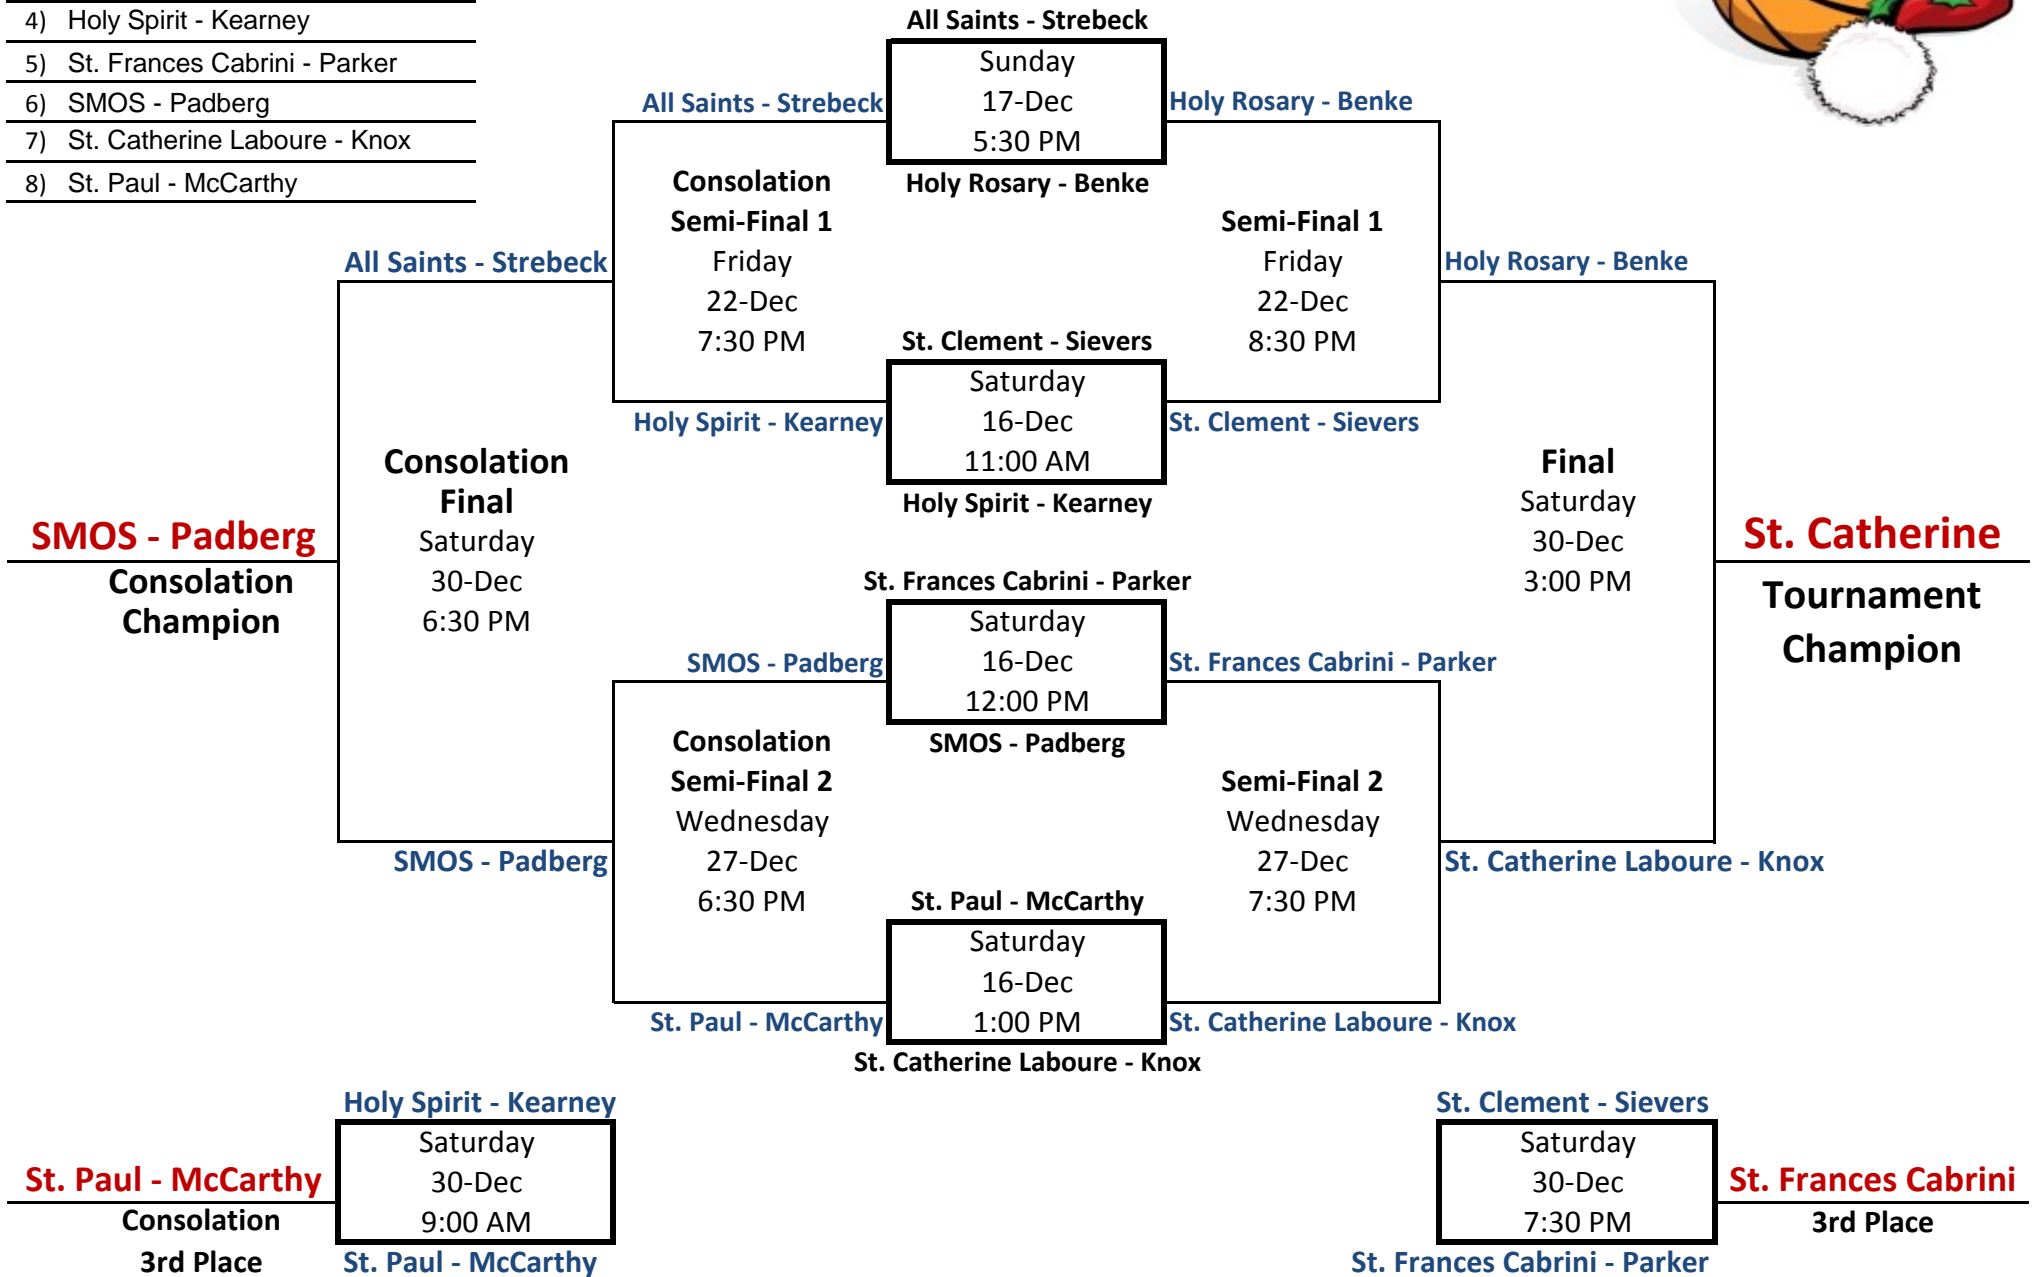

TEAMS:

- 1) All Saints - Strebeck
- 2) Holy Rosary - Benke
- 3) St. Clement - Sievers
- 4) Holy Spirit - Kearney
- 5) St. Frances Cabrini - Parker
- 6) SMOS - Padberg
- 7) St. Catherine Laboure - Knox
- 8) St. Paul - McCarthy

Holy Spirit Christmas Classic '2017

6th Grade Girls Bracket

Note: Check Posted Bracket In The Gym, Before Leaving, For Any Changes!

Top Team listed is HOME Team!