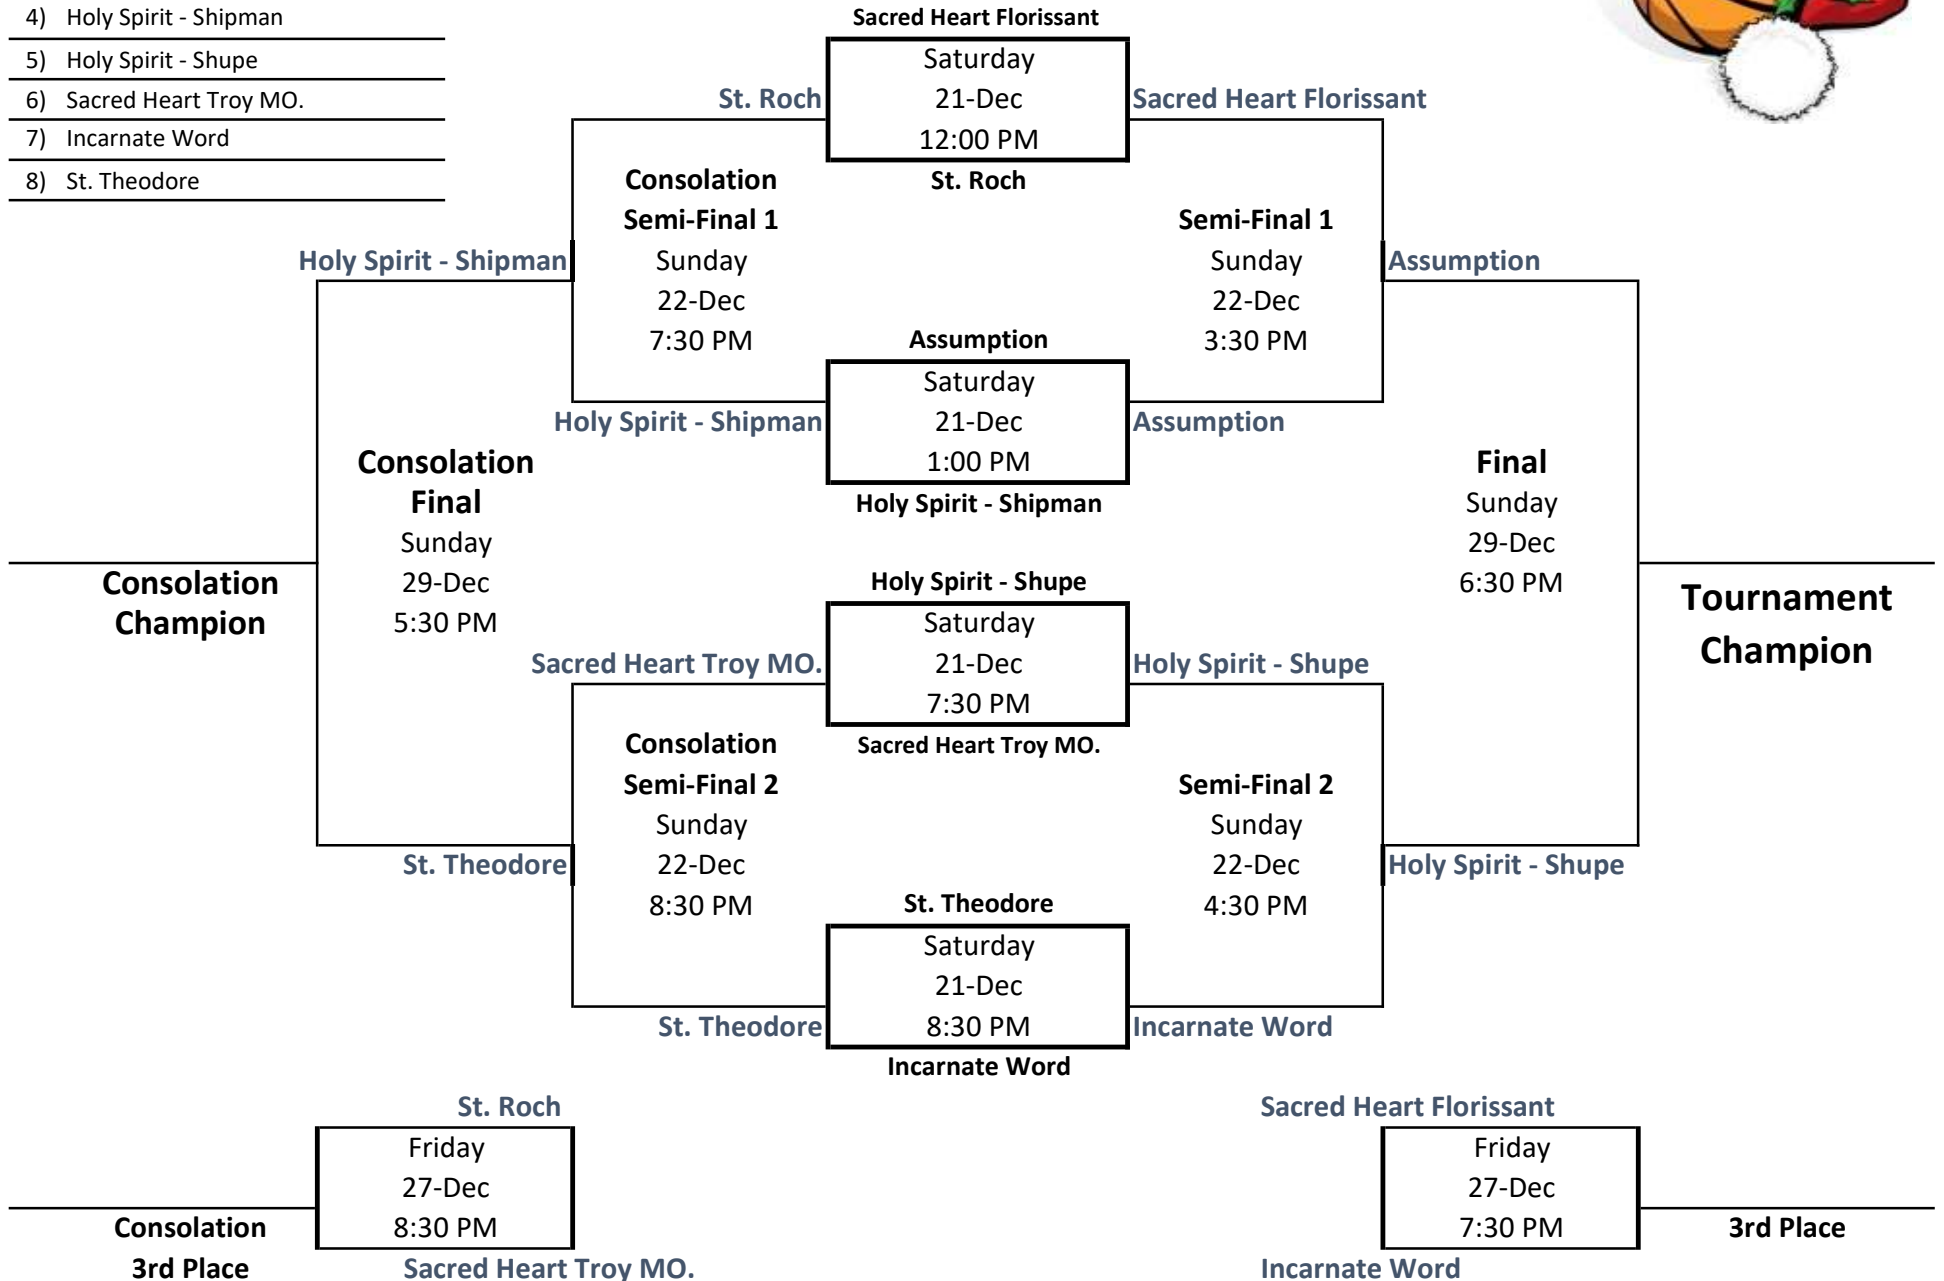

**TEAMS:**

- 1) Sacred Heart Florissant
- 2) St. Roch
- 3) Assumption
- 4) Holy Spirit - Shipman
- 5) Holy Spirit - Shupe
- 6) Sacred Heart Troy MO.
- 7) Incarnate Word
- 8) St. Theodore

# Holy Spirit Christmas Classic '2019

## 8th Grade Boys Bracket

**Note: Check Posted Bracket In The Gym, Before Leaving, For Any Changes!**

Top Team listed is HOME Team!